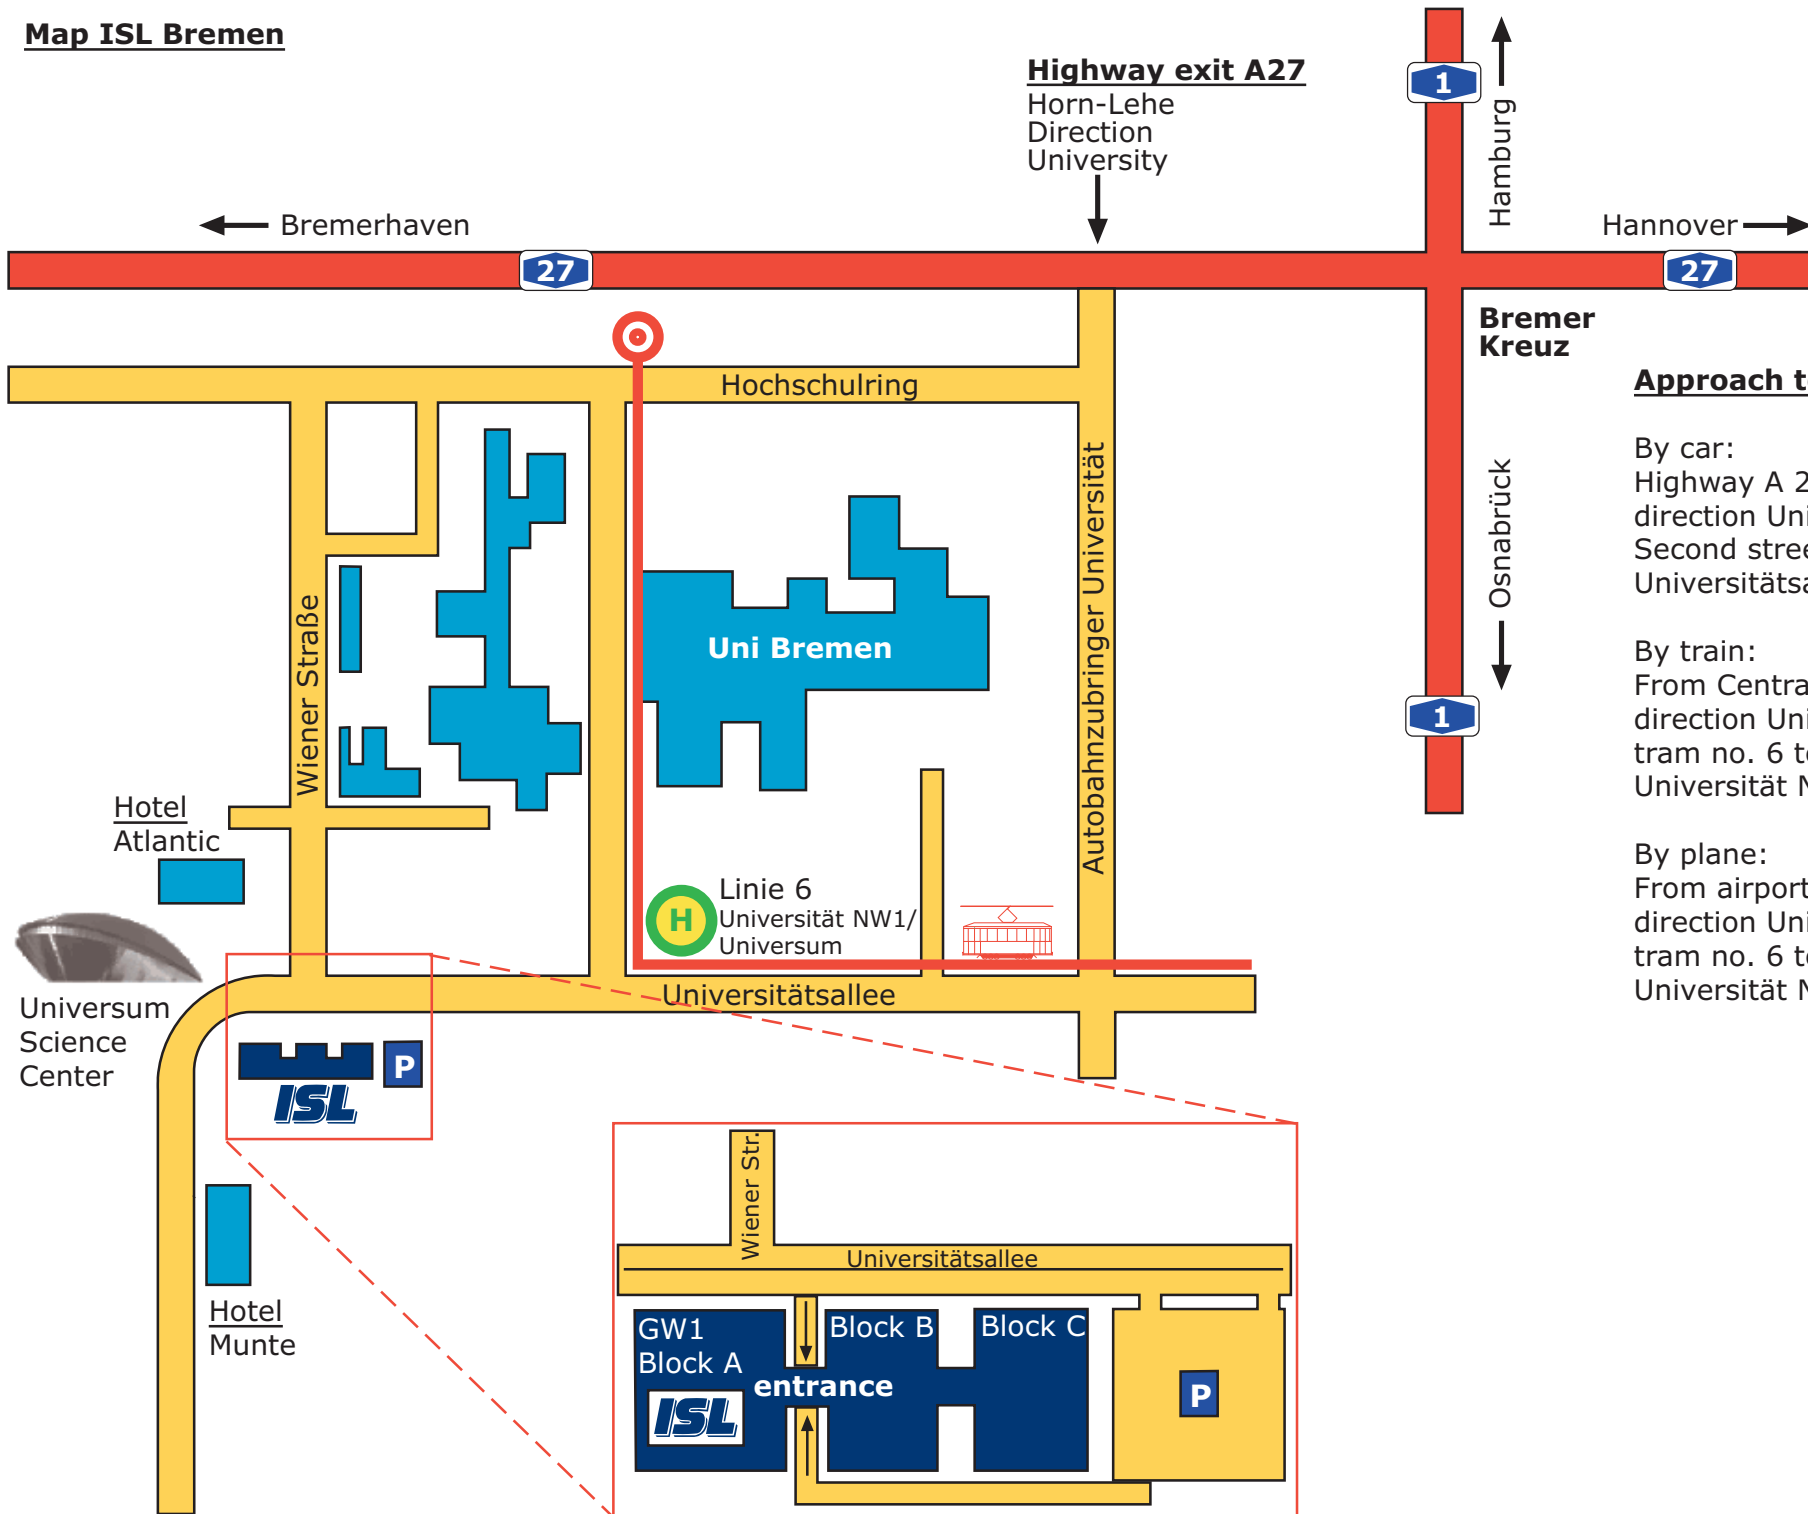

Map ISL Bremen

Approach to ISL

By car:
Highway A 27 exit Horn-Lehe direction University
Second street to the right: Universitätsallee to ISL.

By train:
From Central Station direction University with tram no. 6 to stop Universität NW1/Universum

By plane:
From airport Bremen direction University with tram no. 6 to stop Universität NW1/Universum