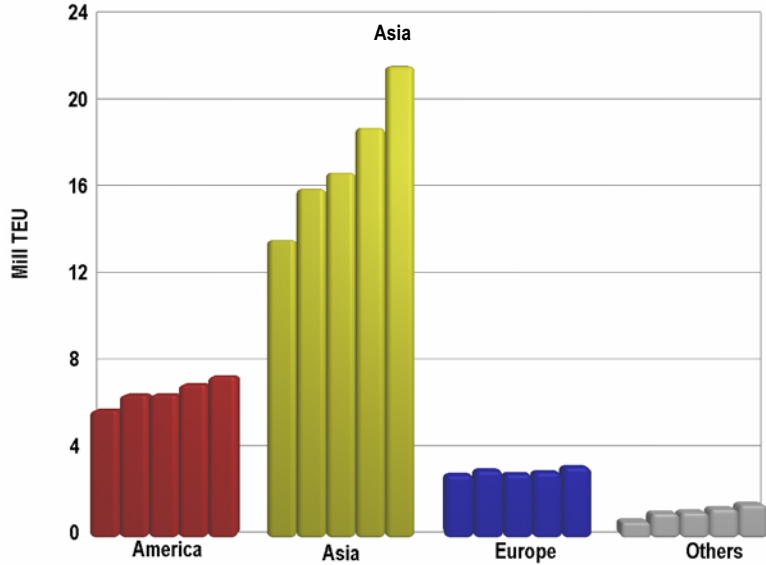

Continental spreading of container traffic of major ports 2000 – 2004 (in mill TEU) ¹

ISL Port Data Base 2005

¹ Included are Hong Kong, Busan, Yokohama, Osaka, Keelung and Kwangyang, Rotterdam, Antwerp, Hamburg, Le Havre and Bremen/Bremerhaven, Los Angeles, Vancouver, Oakland, Halifax and Montreal.