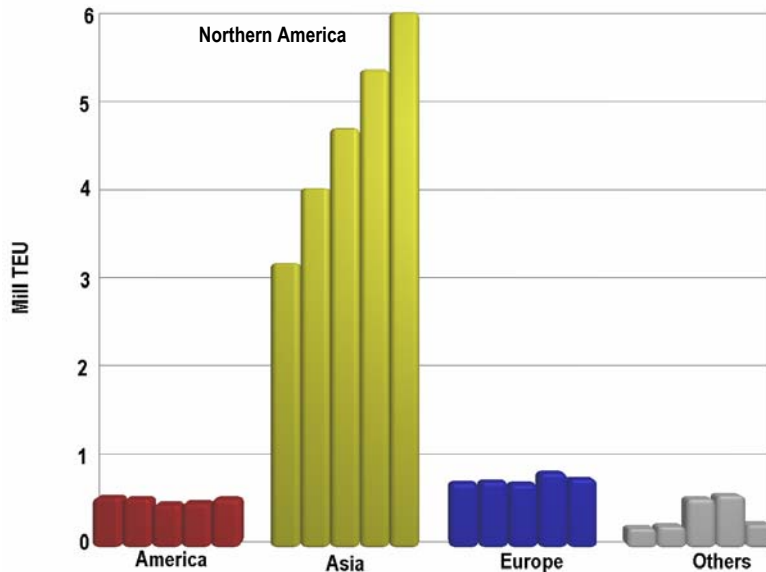

Continental spreading of container traffic of major ports 2000 – 2004 (in mill TEU) ¹

ISL Port Data Base 2005

¹ Included are Hong Kong, Busan, Yokohama, Osaka, Keelung and Kwangyang, Rotterdam, Antwerp, Hamburg, Le Havre and Bremen/Bremerhaven, Los Angeles, Vancouver, Oakland, Halifax and Montreal.