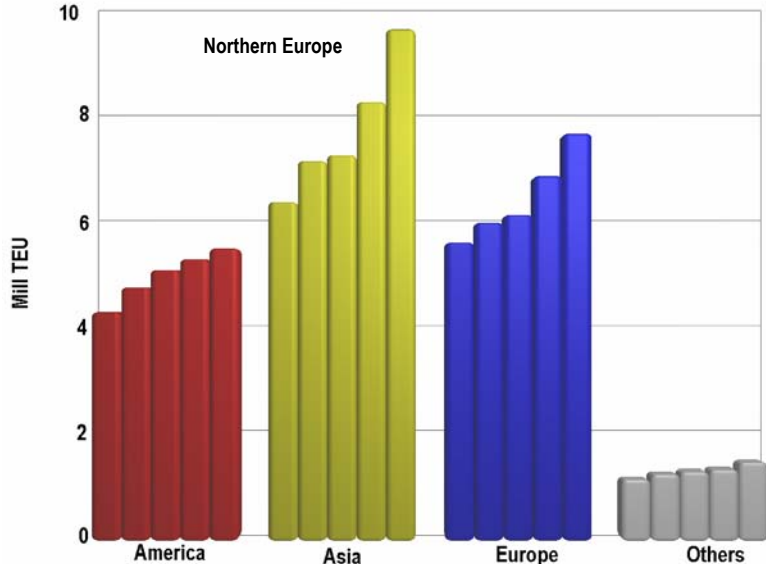

Continental spreading of container traffic of major ports 2000 – 2004 (in mill TEU) ¹

ISL Port Data Base 2005

¹ Included are Hong Kong, Busan, Yokohama, Osaka, Keelung and Kwangyang, Rotterdam, Antwerp, Hamburg, Le Havre and Bremen/Bremerhaven, Los Angeles, Vancouver, Oakland, Halifax and Montreal.